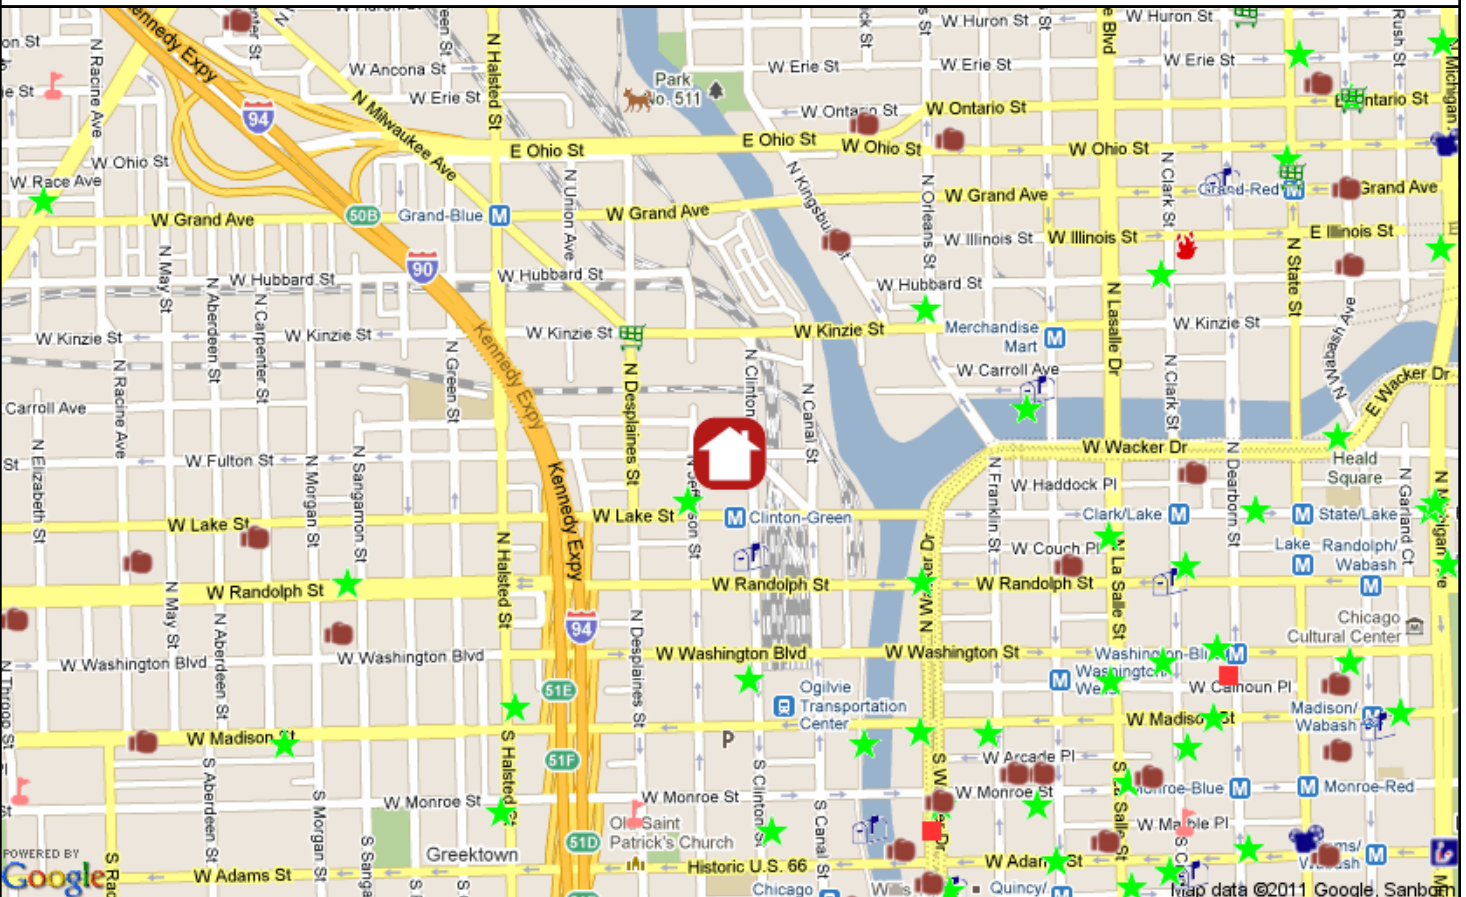

Home-Turf Report for 550 W. Fulton #303 Chicago, IL 60661

Prepared by: Mary Ellen Kuehl // The Kuehl Group, Inc. // (773) 327-5753

© 2001-2011 Home-Turf Marketing Systems, L.L.C. // Visit www.hometurfonline.com or call (800) 689-1652

City Ward#: 42

Alderman: Brendan Reilly
311 West Superior, Ste. 212, 60654, 312-642-4242

Nearest Public High Schools:

Linc Alternative High, 125 S Clark St Fl 15, 0.7mi SE
Payton Prep HS, 1034 N Wells St, 1.1mi N

Nearest Private High Schools:

Chicago Acad. For The Arts, 1010 W Chicago, 0.9mi NW
Quigley Seminary, 103 E Chestnut St, 1.1mi NE
St Ignatius College Prep, 1076 W Roosevelt Rd, 1.5mi SW

Nearest Public Elementary Schools:

Cps Virtual Nclb High, 125 S Clark St Fl 9, 0.7mi SE
Jenner Elem., 1009 N Cleveland Av, 0.9mi N

Nearest Private Elementary Schools:

Francis Xavier Warde, 120 S Desplaines, 0.5mi S
Lake Shore Prep, 300 W Hill St, 1.1mi N

Nearest Daycare Centers:

Teddy Bear Day Care, 150 S Wacker Dr, 0.5mi SE
Bright Horizons at Cook County, 40 N Dearborn St, 0.7mi SE
Altgeld Early Learning Ctr - CNH, 941 E 132nd, 1.0mi SE

Nearest Public Library:

Harold Washington, 400 S State St, 312-747-4999, 1.0mi SE

Nearest Hospital:

Northwestern Memorial Hospital, 251 E Huron St, 1.2mi NE

Nearest Major Grocery Stores:

Jewel, 370 N. Des Plaines St., 0.6mi S
Jewel, 550 N State St, 0.8mi NE
Whole Foods, 30 W Huron St, 0.9mi NE

Nearest Movie Theaters:

Gene Siskel Film Center, 164 S State St, 0.9mi SE
AMC Loews 600 N. Michigan Ave. 9, 600 N Michigan Ave, 1.0mi NE

Nearest Health Clubs:

East Bank Club, 500 N Kingsbury St, 0.3mi NE
Randolph Athletic Club, 188 W Randolph St, 0.5mi E

Nearest Starbucks:

40 N Clinton St, 0.3mi S

Nearest CTA Station:

Clinton, Green, Pink, 0.1mi S

Nearest Metra Station: Northwest Station, 0.3mi S

Nearest Fire Station: 0.6mi NE

- Starbucks
- Health Club
- Dog Park
- Day Care
- Major Grocery
- Library
- Hospital
- Post Office
- Theater
- Fire Station
- School
- CTA Station
- Metra Station
- City Park

Home-Turf Marketing Systems, L.L.C. and the users of Home-Turf assume no responsibility for any loss or impact resulting from the use of this information. No representations are made regarding the accuracy of the information provided. All data is subject to change and should be verified with local sources.